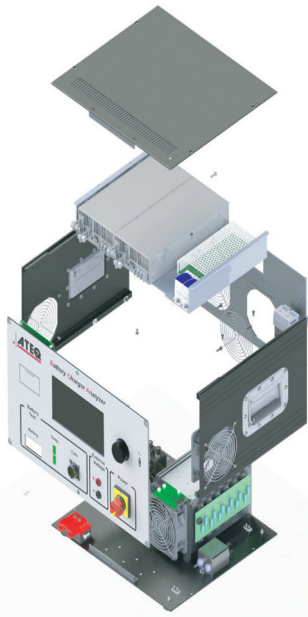

ATEQ
ONE-STOP PARTNER
FROM DESIGN
TO PRODUCTION

ATEQ Battery Charger Analyzer
Eco-friendly designed.

All ATEQ Aviation test equipment is designed for use on tarmac, hangar and workshop applications.

“We are
a custom project designer
and manufacturer”