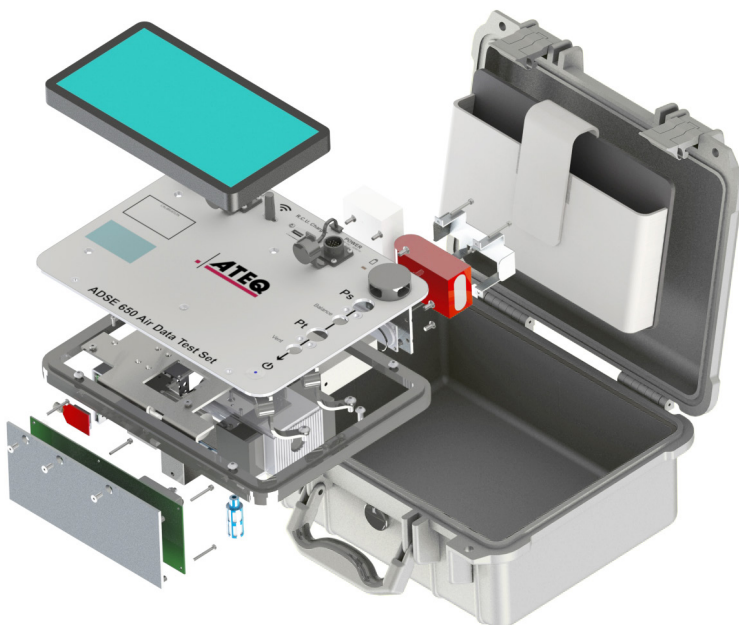

ATEQ ADSE 650, PITOT-STATIC TESTER
Hardware and software solution for OEM, Operator and MRO.