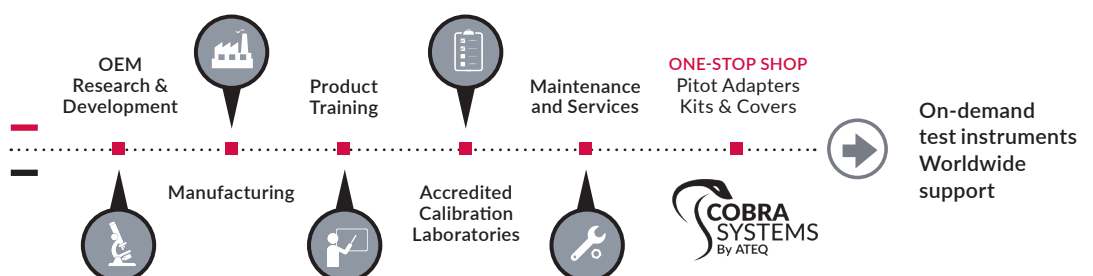

FREE LOAN PERIOD

Enjoy an exclusive appreciated service

You can test our equipment free of charge to make sure that you have chosen the correct one.

ATEQ is committed to the process of continuous progress included in ISO 9001 certification. Our Customers are at the very heart of our concerns, so our development strategy is to make any request a challenge; any trouble an opportunity for moving forward.

ATEQ
ONE-STOP PARTNER
FROM DESIGN
TO PRODUCTION